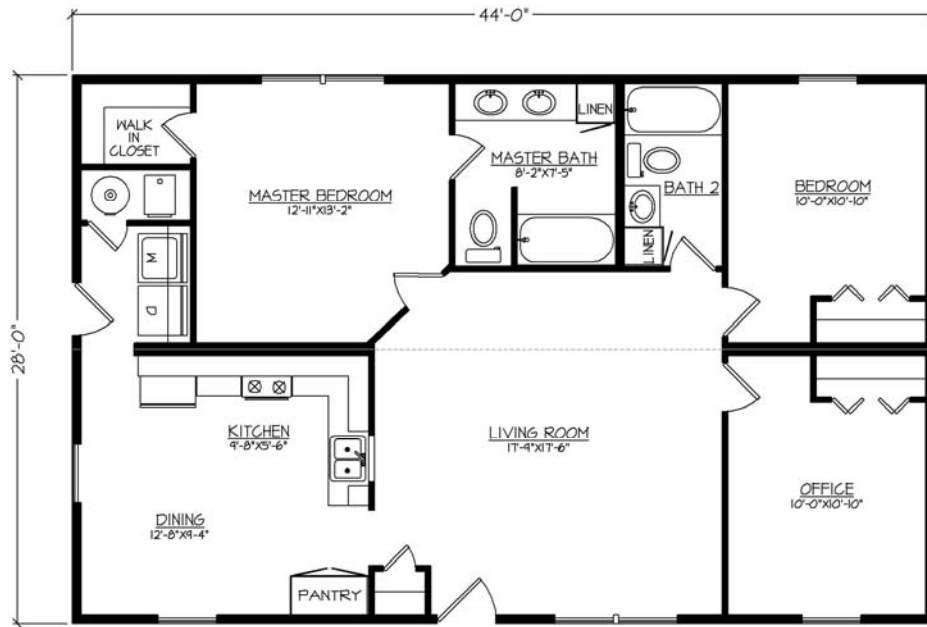

RN-1232-01A

Floor Plan

- 1232 Square Feet
- 3 Bedrooms (Opt. Office)
- 2 Full Bathrooms
- Walk-in Master Closet
- 50 gallon hot water heater
- Forced air furnace
- (Optional Radiant In-Floor Heat)

Floor plans and renderings are artist conceptions that may vary in detail from the actual homes. Room dimensions are approximate. We strive for continuous improvement of our product, reserving the right to alter home specifications without notice or obligation.