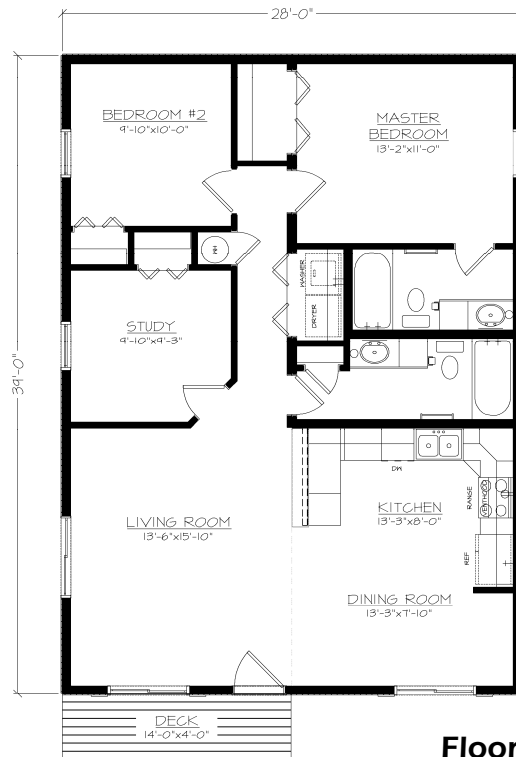

# RN-1092-01A

**Floor Plan**

- 1092 Square Feet
- 3 Bedrooms (Opt. Study)
- 2 Full Bathrooms
- Covered Porch
- 50 gallon hot water heater
- Forced air furnace - Crawl Space
- (Optional Radiant In-Floor Heat)

Floor plans and renderings are artist conceptions that may vary in detail from the actual homes. Room dimensions are approximate. We strive for continuous improvement of our product, reserving the right to alter home specifications without notice or obligation.