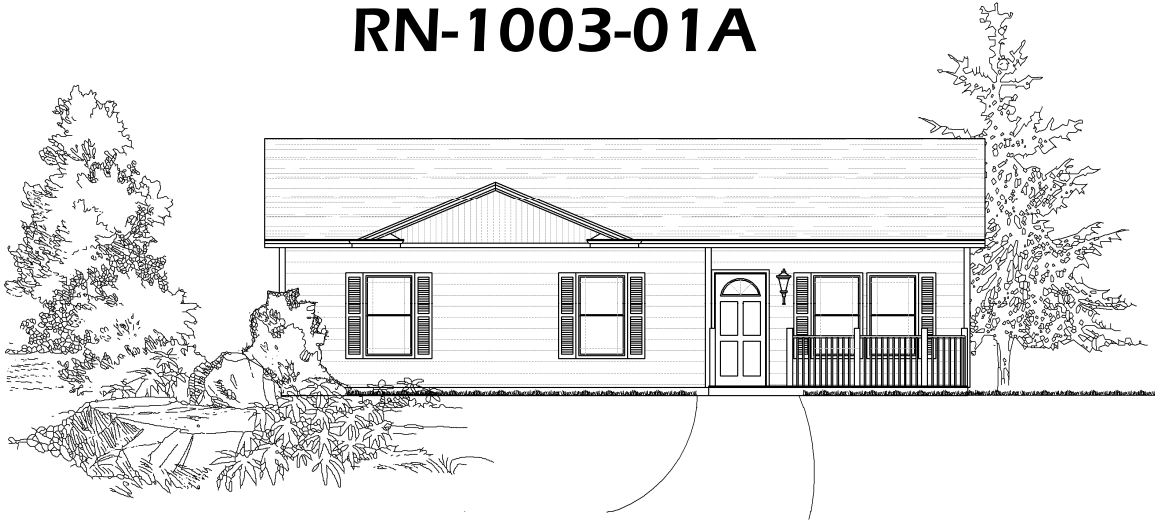

RN-1003-01A

Floor Plan

- 1003 Square Feet
- 3 Bedrooms (Opt. Office)
- 2 Full Bathrooms
- Walk-in Master Closet
- 50 gallon hot water heater
- Forced air furnace
- (Optional Radiant In-Floor Heat)

Floor plans and renderings are artist conceptions that may vary in detail from the actual homes. Room dimensions are approximate. We strive for continuous improvement of our product, reserving the right to alter home specifications without notice or obligation.