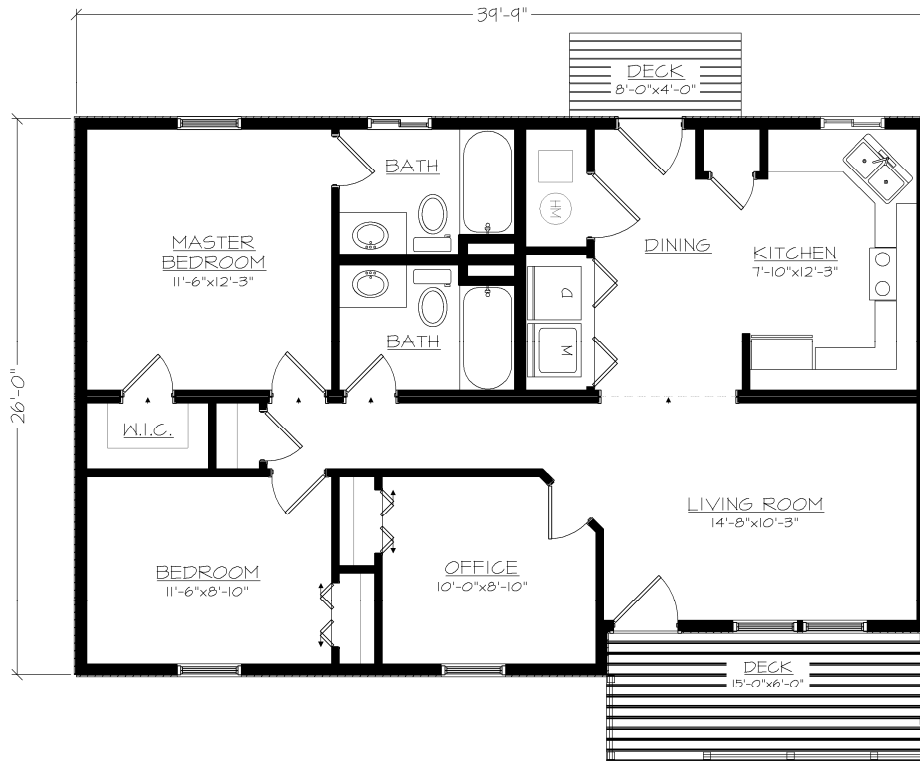

RN-1003-01A

Floor Plan

- 1003 Square Feet
- 3 Bedrooms (Opt. Office)
- 2 Full Bathrooms
- Walk-in Master Closet
- 50 gallon hot water heater
- Forced air furnace
- (Optional Radiant In-Floor Heat)

Floor plans and renderings are artist conceptions that may vary in detail from the actual homes. Room dimensions are approximate. We strive for continuous improvement of our product, reserving the right to alter home specifications without notice or obligation.